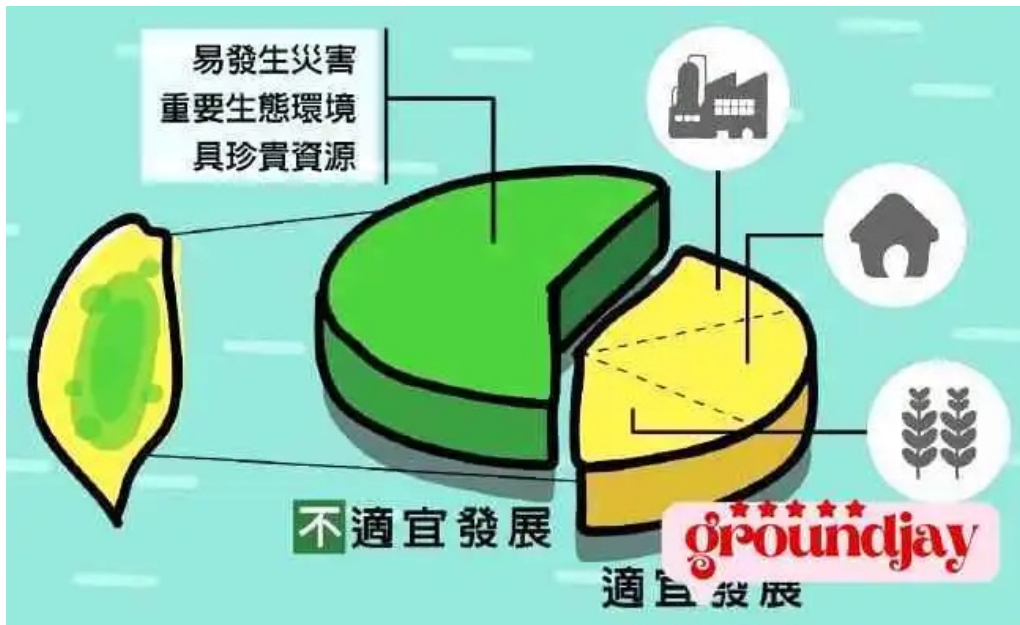

Dong San Kai Fa You Xian Gong Si Shang Jia Shang Chuan