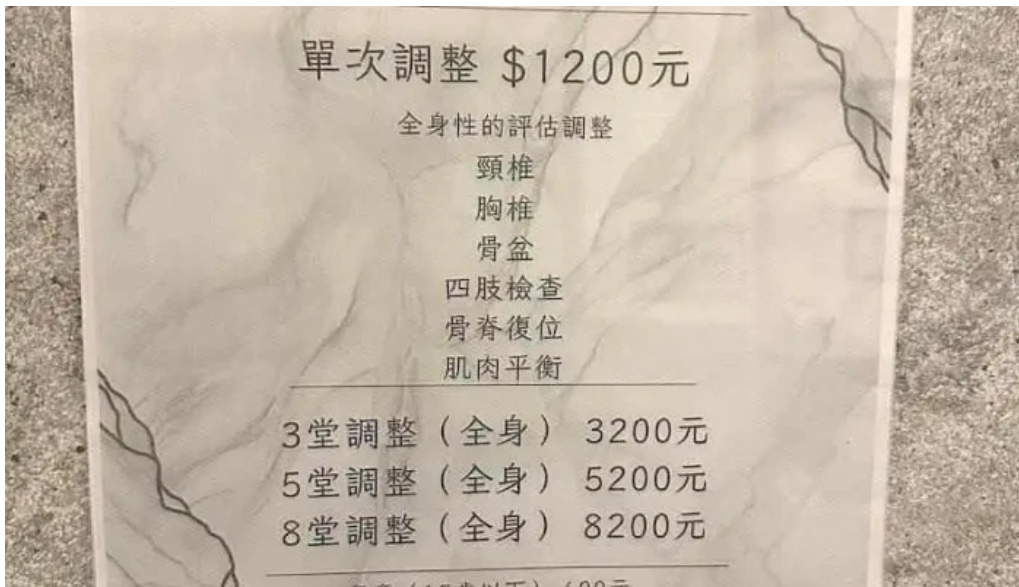

?yo???? hualien county hualien city