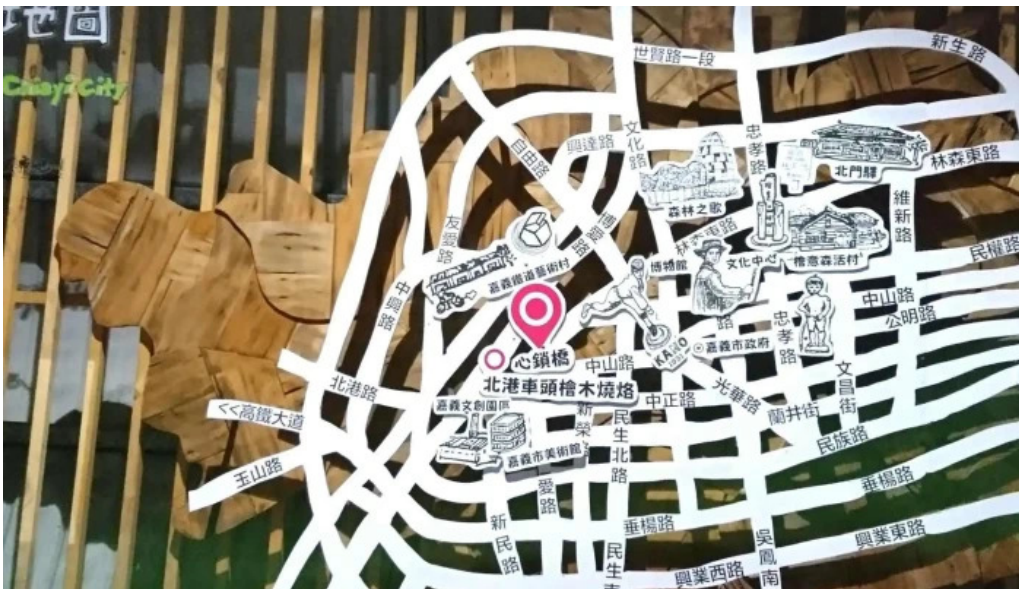

Chiayi station ??